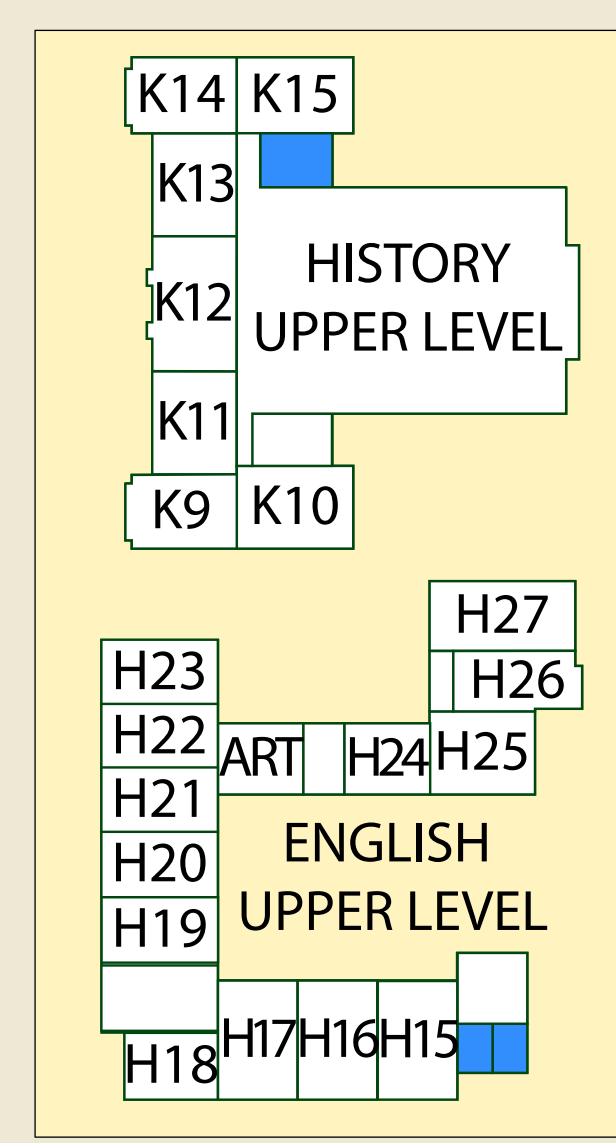

Sonoma Valley High School

NORTH ENTRANCE

BROADWAY

SOUTH ENTRANCE

FACULTY PARKING LOT

CREEKSIDE PARKING LOT

NORTH BRIDGE

NATHANSON CREEK

TRACK AND FIELD

MIDDLE BRIDGE

BASEBALL SOCCER & SOFTBALL FIELDS

AG FARM

SOUTH BRIDGE

Please note this area is the only visitor parking.
Visitors must sign in at the Administration office prior to touring campus