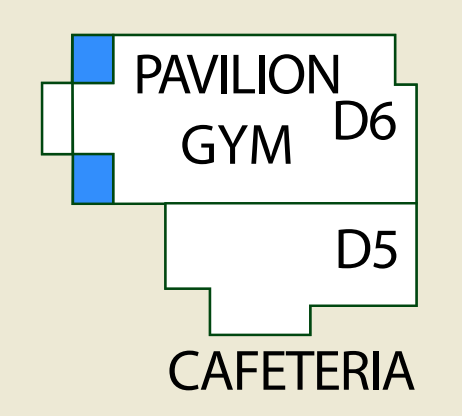

Sonoma Valley High School

NORTH ENTRANCE

BROADWAY

SOUTH ENTRANCE

FACULTY PARKING LOT

CREEKSIDE PARKING LOT

NORTH BRIDGE

NATHANSON CREEK

TRACK AND FIELD

MIDDLE BRIDGE

BASEBALL SOCCER & SOFTBALL FIELDS

AG FARM

SOUTH BRIDGE

Please note this area is the only visitor parking.
Visitors must sign in at the Administration office prior to touring campus