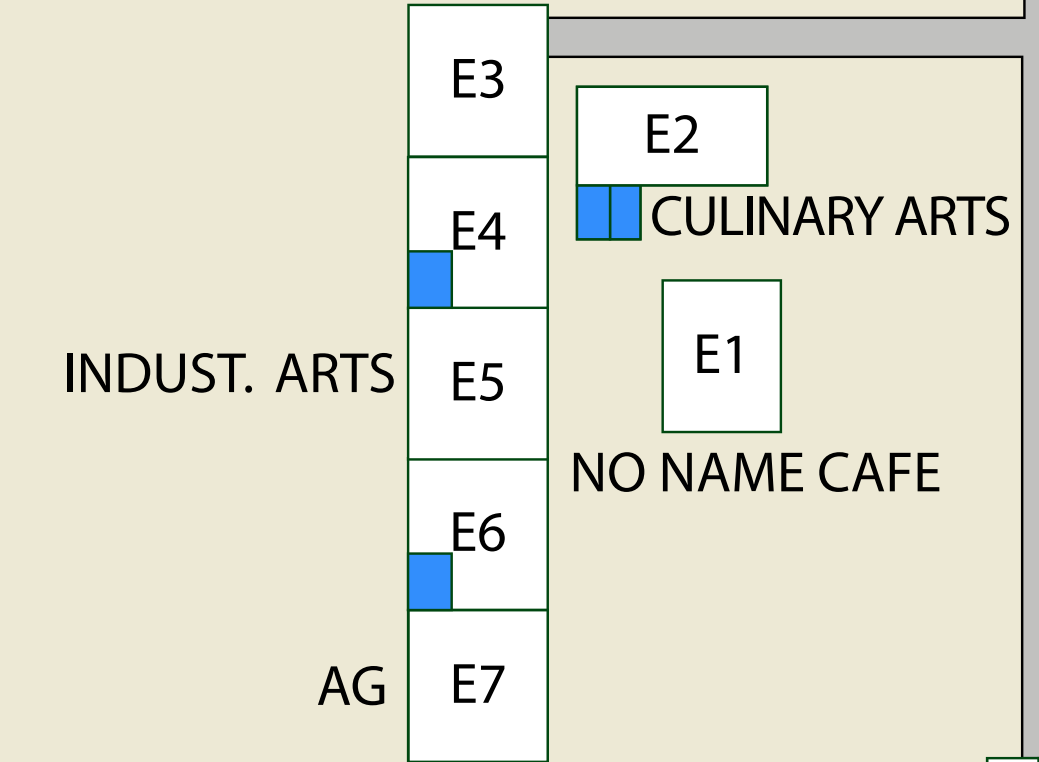

Sonoma Valley High School

NORTH ENTRANCE

BROADWAY

SOUTH ENTRANCE

FACULTY PARKING LOT

CREEKSIDE PARKING LOT

NORTH BRIDGE

NATHANSON CREEK

TRACK AND FIELD

MIDDLE BRIDGE

BASEBALL SOCCER & SOFTBALL FIELDS

AG FARM

SOUTH BRIDGE

Please note this area is the only visitor parking.
Visitors must sign in at the Administration office prior to touring campus