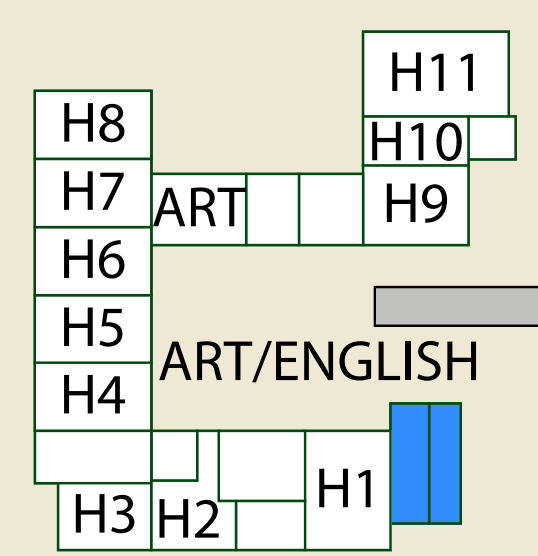

Sonoma Valley High School

NORTH ENTRANCE

BROADWAY

SOUTH ENTRANCE

FACULTY PARKING LOT

CREEKSIDE PARKING LOT

NORTH BRIDGE

NATHANSON CREEK

TRACK AND FIELD

MIDDLE BRIDGE

BASEBALL SOCCER & SOFTBALL FIELDS

AG FARM

SOUTH BRIDGE

Please note this area is the only visitor parking.
Visitors must sign in at the Administration office prior to touring campus