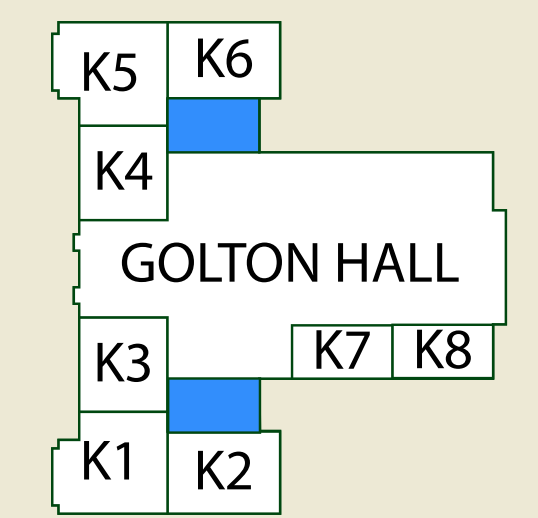

Sonoma Valley High School

NORTH ENTRANCE

BROADWAY

SOUTH ENTRANCE

FACULTY PARKING LOT

CREEKSIDE PARKING LOT

NORTH BRIDGE

NATHANSON CREEK

TRACK AND FIELD

MIDDLE BRIDGE

BASEBALL SOCCER & SOFTBALL FIELDS

AG FARM

SOUTH BRIDGE

Please note this area is the only visitor parking.
Visitors must sign in at the Administration office prior to touring campus